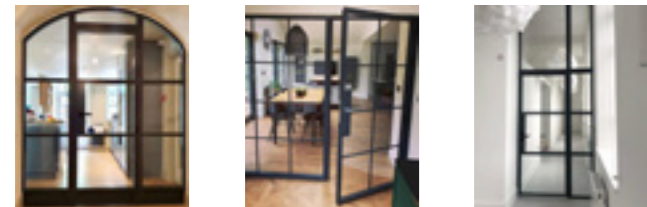

INTERIOR STEEL LOOK SINGLE DOORS

With classic details like handle back plates, slim horizontal and vertical glazing bars, bottom kick plates, rose back plate handles as well as the bespoke Floating Lock.