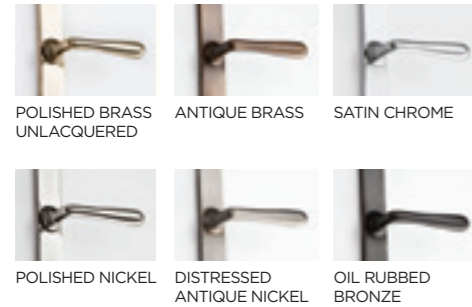

Aluco Steel

Manufactured in the UK

Aluco Steel

EXTERIOR STEEL LOOK FURNITURE

Traditional Range

The traditional range of window and door handles are available in a choice of Bulb and Round Ring designs and are all available in a range of 6 finishes. All furniture options are perfectly suited, so window and door options will match perfectly.

Aluco Steel Look Window Handle

Replicates the appearance of a traditional cockspur handle and perfectly compliments the steel look window design. Available in:

- SATIN CHROME
- GUNMETAL
- ANTIQUE BLACK
- DARK BRONZE