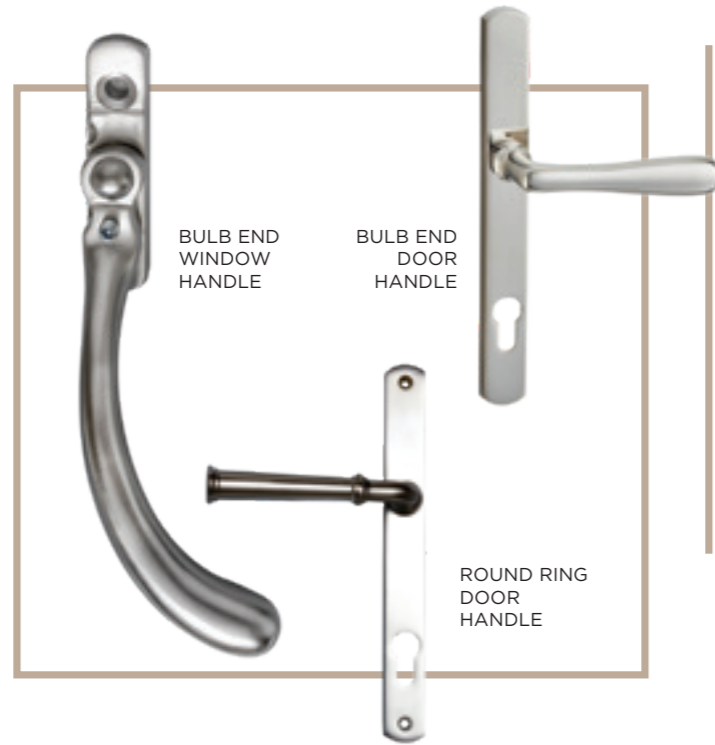

Aluco Steel

Manufactured in the UK

Aluco Steel

EXTERIOR STEEL LOOK FURNITURE

Traditional Range

The traditional range of window and door handles are available in a choice of Bulb and Round Ring designs and are all available in a range of 6 finishes. All furniture options are perfectly suited, so window and door options will match perfectly.

Aluco Steel Look Window Handle

Replicates the appearance of a traditional cockspur handle and perfectly compliments the steel look window design. Available in:

- SATIN CHROME
- GUNMETAL
- ANTIQUE BLACK
- DARK BRONZE