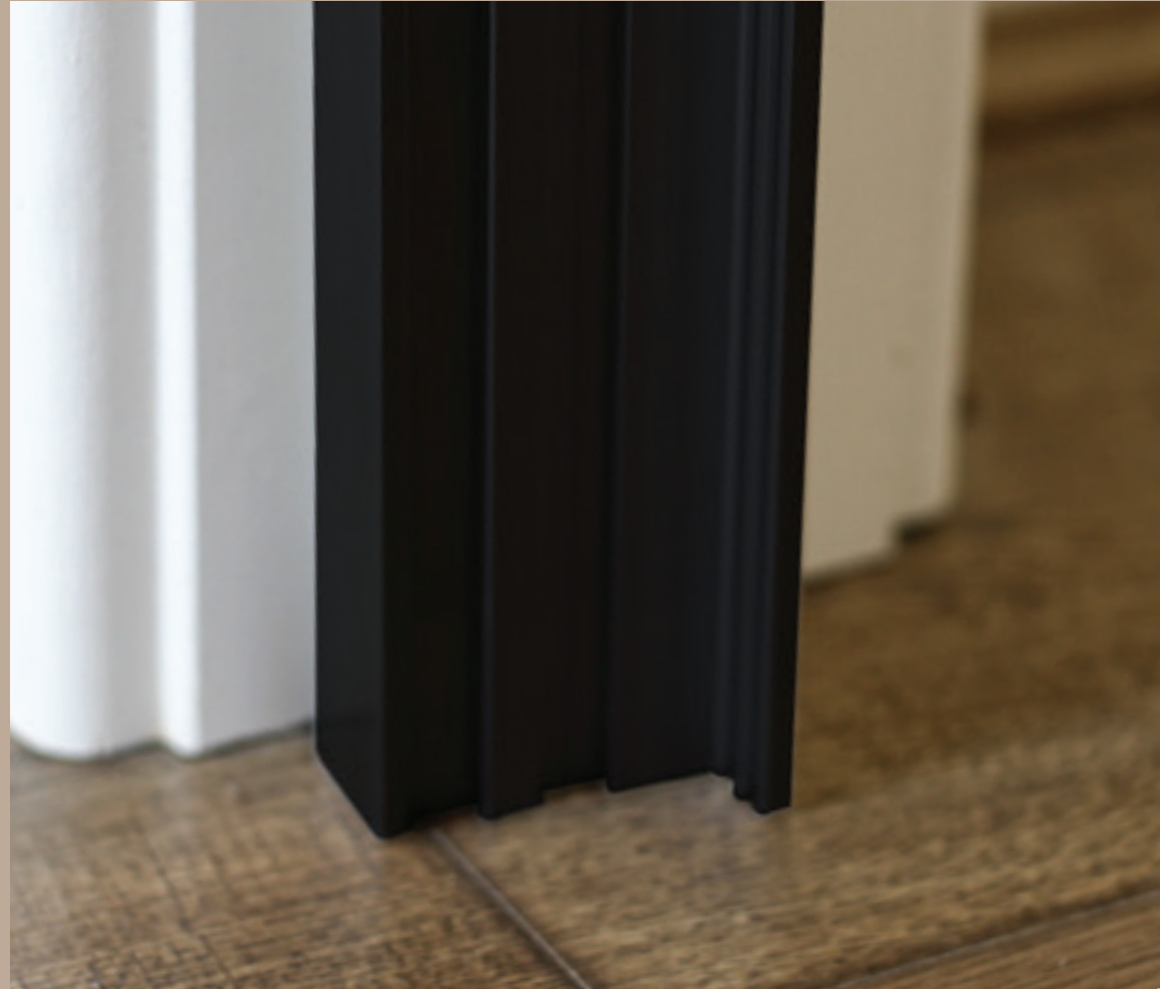

COLOURS THAT INSPIRE

FOR THE ALUCO INTERIOR COLLECTION