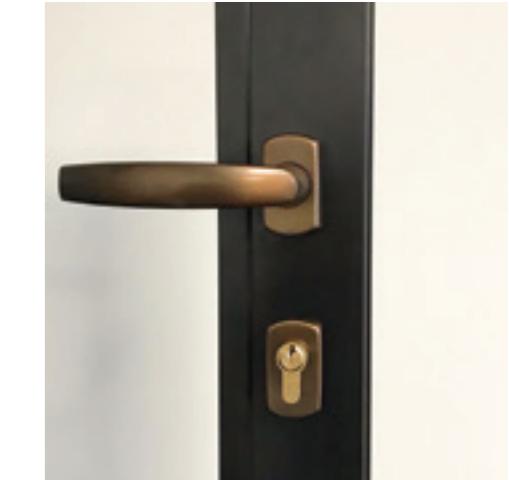

FLOATING LOCK NO BARS

If the minimalist look is your preferred choice then choosing no bars whatsoever is the option best for you. Seeing only the lock housing/s the rest is clear uncluttered glass.

BESPOKE FLOATING LOCK

BI-FOLDING DOOR FURNITURE

LEVER HANDLE

For all Bi-fold main doors, the lever handle is provided for use with all main traffic opening doors. Available in:

- BLACK
- WHITE
- GOLD
- CHROME
- ANTHRACITE GREY

SHOOTBOLT HANDLE

A slim neat design incorporated with all locking hinged opening doors. Available in:

- BLACK
- WHITE
- CHROME
- ANTHRACITE GREY

D HANDLE

Where a hinge opening requires an easy to close door, the D handle is neatly incorporated within the centre hinge. Available in:

- BLACK
- WHITE
- CHROME
- ANTHRACITE GREY

STEEL LOOK DOOR HANDLE

This separate lever handle and escutcheon is an option which provides a more authentic alternative to the standard lever and all in one backplate. Available in 4 colours to suite with the Steel Look casement window handle.