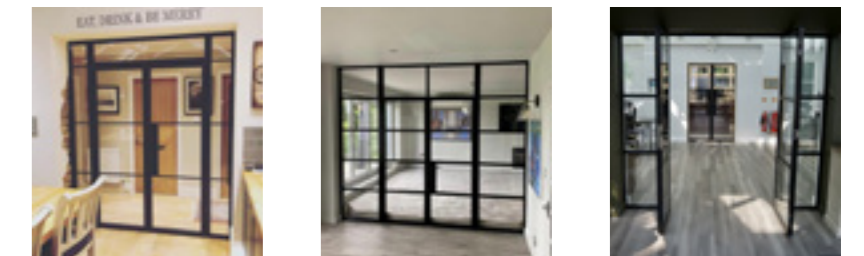

INTERIOR STEEL LOOK DOUBLE DOORS

Interior double doors have the same features as the single door. The door meeting stile is a one-piece design for added strength and is provided with a range of finger-bolts available in a range of lengths for easier operation and reach.